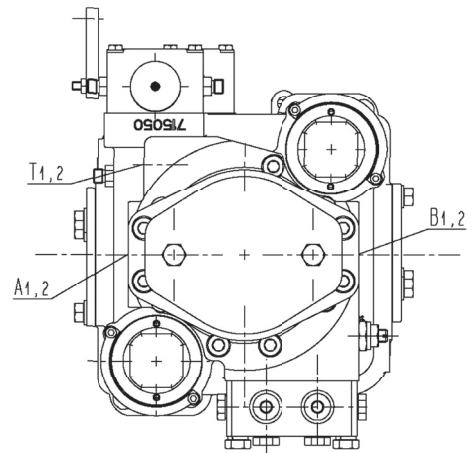

# TANDEM AXIAL PISTON PUMPS PV

CLOSED CIRCUIT

Type PV-23 + PV-23, PV-22 + PV-22, PV-20 + PV-20

## TANDEM TYPE

OTHER TECHNICAL DETAILS SEE ON AXIAL PISTON PUMPS PVK-SHORT VERSION