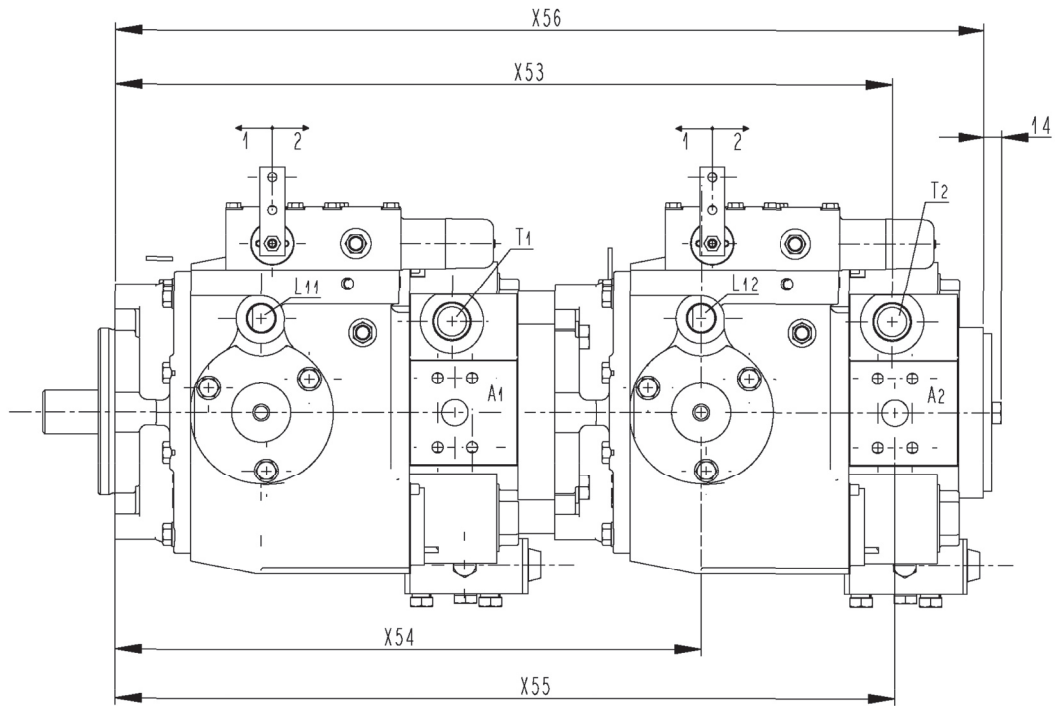

# TANDEM AXIAL PISTON PUMPS PV

CLOSED CIRCUIT

Type PV-23 + PV-23, PV-22 + PV-22, PV-20 + PV-20

## TANDEM TYPE

OTHER TECHNICAL DETAILS SEE ON AXIAL PISTON PUMPS PVK-SHORT VERSION