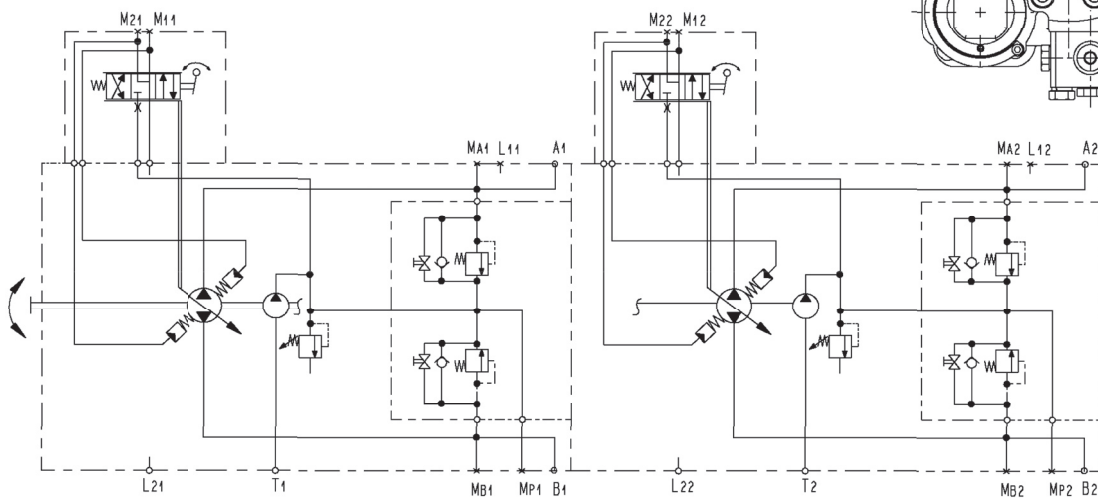

# TANDEM AXIAL PISTON PUMPS PV

CLOSED CIRCUIT

Type PV-23 + PV-23, PV-22 + PV-22, PV-20 + PV-20

## TANDEM TYPE

OTHER TECHNICAL DETAILS SEE ON AXIAL PISTON PUMPS PVK-SHORT VERSION